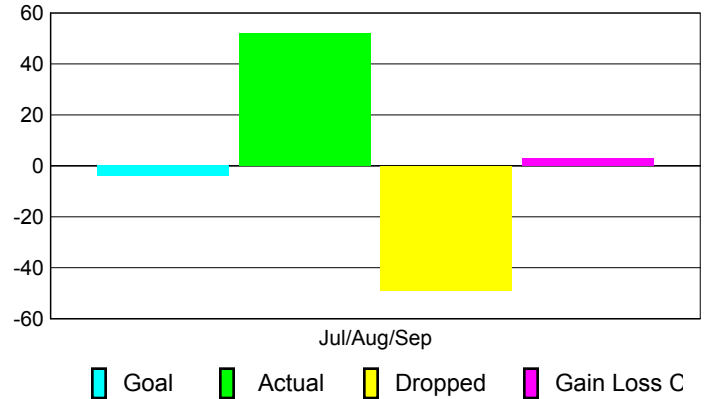

Membership Results 2010-2011

Goal, New, Dropped, Gain/Loss