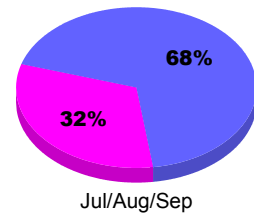

**Membership Results
2010-2011**

**Membership
2009-2010**

Month	Net Memb Goal	Actual New Memb	Actual Dropped Memb	Gain/Loss of Memb	Gain/Loss of Memb
Jul/Aug/Sep	-4	52	-49	3	-32
Totals	-4	52	-49	3	-32

Membership Results 2010-2011

Goal, New, Dropped, Gain/Loss

Comparison of Membership Gain/Loss

Current Year Compared to the Previous Year

Gender Comparison 2010-2011

■ Male ■ Female